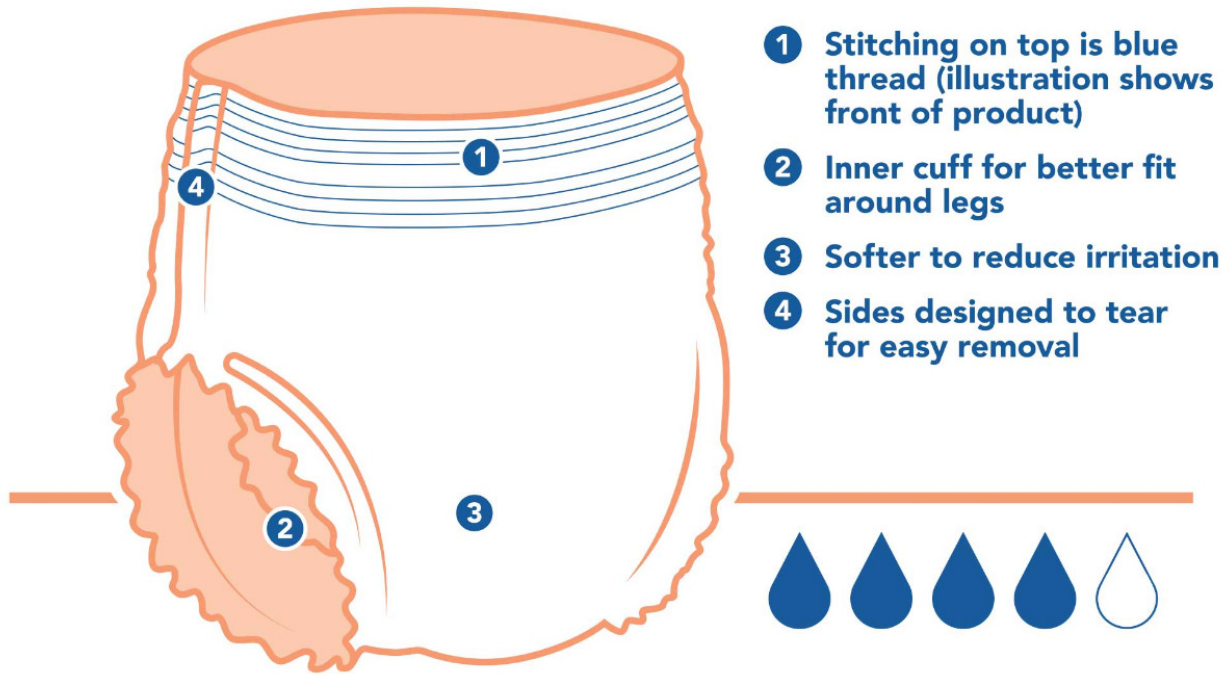

Beyond Adult Incontinence Pullup Diaper

Product Images

beyond

Pull Up Underwear

- 1 **Stitching on top is blue thread (illustration shows front of product)**
- 2 **Inner cuff for better fit around legs**
- 3 **Softer to reduce irritation**
- 4 **Sides designed to tear for easy removal**

Moderate Absorbency

Short Description

Moderate Absorbency Pullup

Protective Underwear for Women and Men

Available in Plus Sizes

Beyond Adult Incontinence Pullup Diaper Sizing Guide

SIZE/SKU	FIT	PACKAGE	PRICE
Medium BYD-543-XP	29-45 inch waists	80/case, 20/bag	\$67.99 \$0.85/pc.
Large BYD-544-XP	43-59 inch waists	72/case, 18/bag	\$67.99 \$0.94/pc.
X-Large BYD-545-XP	54-68 inch waists	56/case, 14/bag	\$67.99 \$1.21/pc.

Additional Information

Protection	4/6
Style	Pull-on Underwear
Incontinence Type	Urinary & Light Bowel
Gender	For Women and Men
BackOrder Message	Size X-Large is currently on manufacturer backorder. Size Large is currently on manufacturer backorder. Size Medium is currently on manufacturer backorder. Call our Customer Care Team for assistance.
Breathable	0
Country of Origin	0
Latex Free	0
Color	white
Product Type	0
Outer Cover Material	plastic
Refastenable Tapes	0
Number of Tapes	0