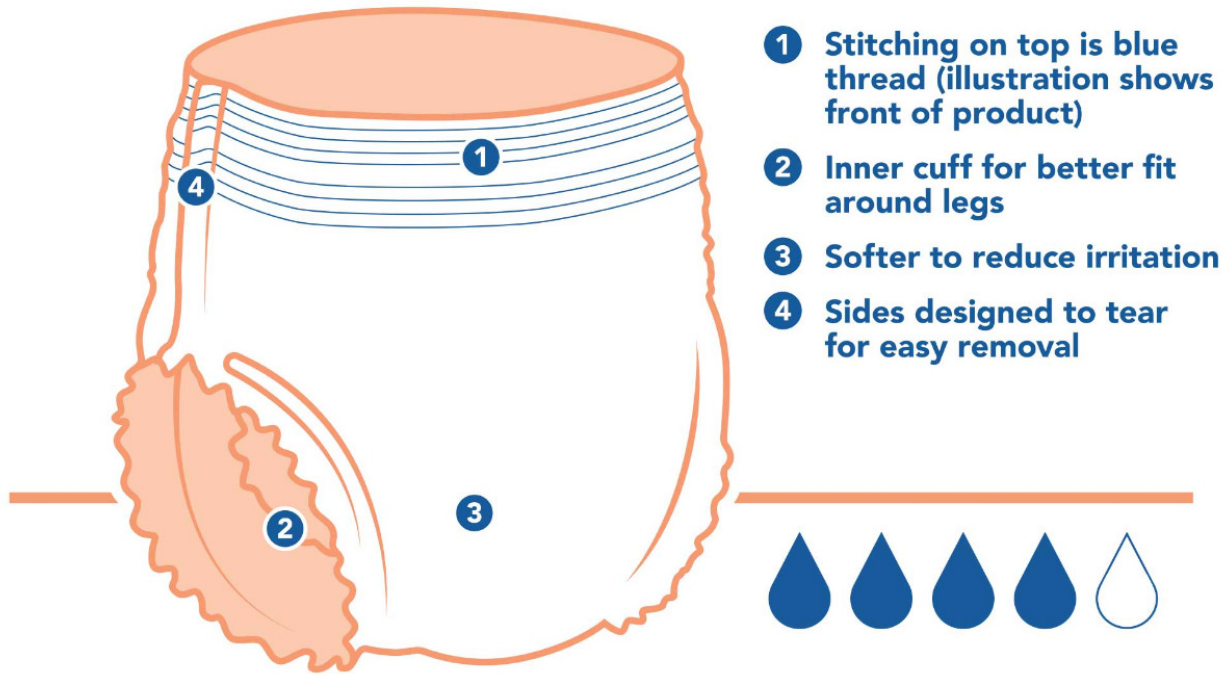

Beyond Adult Incontinence Pullup Diaper

Product Images

beyond

Pull Up Underwear

- 1 **Stitching on top is blue thread (illustration shows front of product)**
- 2 **Inner cuff for better fit around legs**
- 3 **Softer to reduce irritation**
- 4 **Sides designed to tear for easy removal**

Moderate Absorbency

Short Description

Moderate Absorbency Pullup

Protective Underwear for Women and Men

Available in Plus Sizes

Beyond Adult Incontinence Pullup Diaper Sizing Guide

SIZE/SKU	FIT	PACKAGE	PRICE
Medium BYD-543-XP	29-45 inch waists	80/case, 20/bag	\$67.99 \$0.85/pc.
Large BYD-544-XP	43-59 inch waists	72/case, 18/bag	\$67.99 \$0.94/pc.
X-Large BYD-545-XP	54-68 inch waists	56/case, 14/bag	\$67.99 \$1.21/pc.

Additional Information

Protection	4/6
Style	Pull-on Underwear
Incontinence Type	Urinary & Light Bowel
Gender	For Women and Men
BackOrder Message	Size X-Large is currently on manufacturer backorder. Size Large is currently on manufacturer backorder. Call our Customer Care Team for assistance.
Breathable	0
Country of Origin	0
Latex Free	0
Color	white
Product Type	0
Outer Cover Material	plastic
Refastenable Tapes	0
Number of Tapes	0